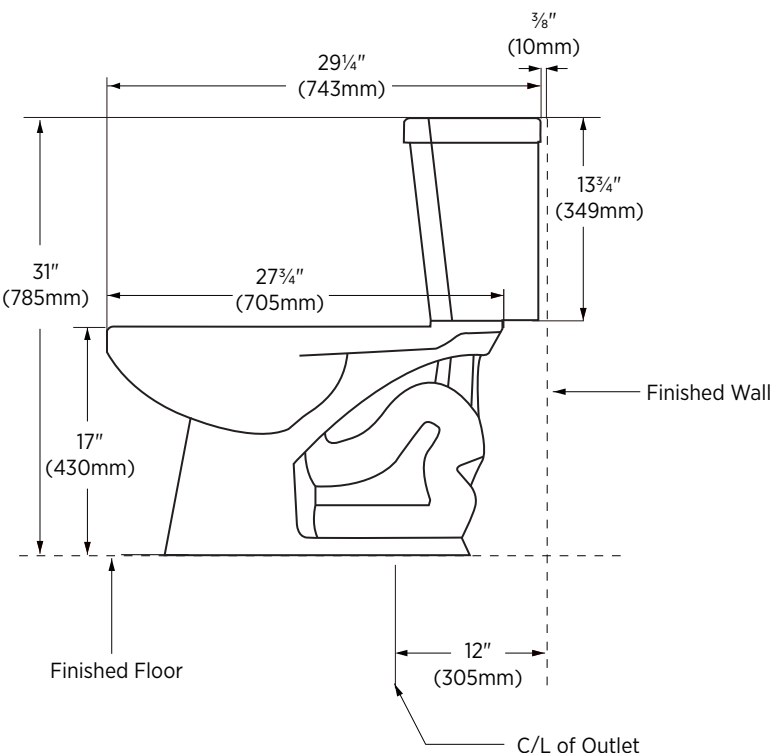

### Specifications:

- Vitreous china
- High efficiency toilet
- 4.8Lpf / 1.28Gpf
- Elongated bowl
- Bowl height of 17"
- Siphon jet flush action
- Chrome tank lever
- Standard 12" rough-in
- Included in the box: closet bolts, bolt covers and wax ring
- Water surface: (203mm x 165mm) 8" x 6½"
- Premium plastic smooth close toilet seat
- 100% factory flush tested

### Overall Dimensions:

435mm (W) x 743mm (D) x 785mm (H)  
17½" (W) x 29¼" (D) x 31" (H)

### Item to be specified:

**Soft White:**

**TT-8295-WL** (lined tank)  
UPC: 721015413448

### Notes:

Important: Dimensions of fixtures are nominal and may vary within the range of tolerances established by ANSI standard A112.19.2. These measurements are subject to change or cancellation. No responsibility is assumed for use of superseded or voided pages.