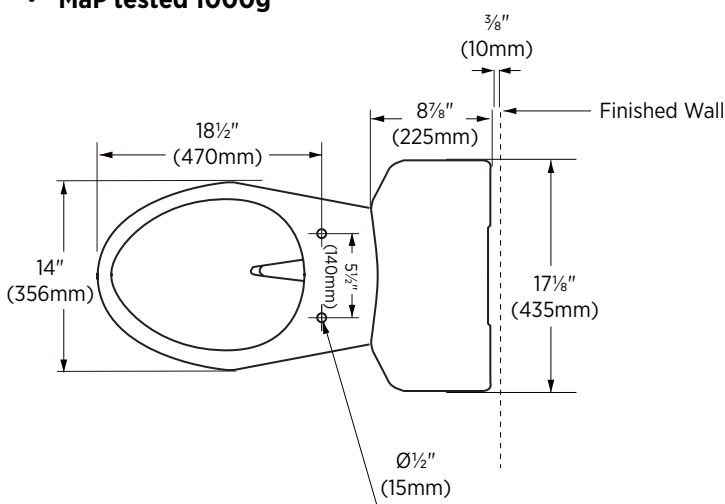

### Specifications:

- Vitreous china
- High efficiency toilet
- 4.8Lpf / 1.28Gpf
- Elongated bowl
- Bowl height of 17"
- Siphon jet flush action
- Chrome tank lever
- Standard 12" rough-in
- Included in the box: closet bolts, bolt covers and wax ring
- Water surface: (203mm x 165mm) 8" x 6½"
- Premium plastic smooth close toilet seat
- 100% factory flush tested

### Overall Dimensions:

435mm (W) x 743mm (D) x 785mm (H)  
17½" (W) x 29¼" (D) x 31" (H)

### Item to be specified:

**Soft White:**

**TT-8295-WL** (lined tank)  
UPC: 721015413448

### Notes:

Important: Dimensions of fixtures are nominal and may vary within the range of tolerances established by ANSI standard A112.19.2. These measurements are subject to change or cancellation. No responsibility is assumed for use of superseded or voided pages.